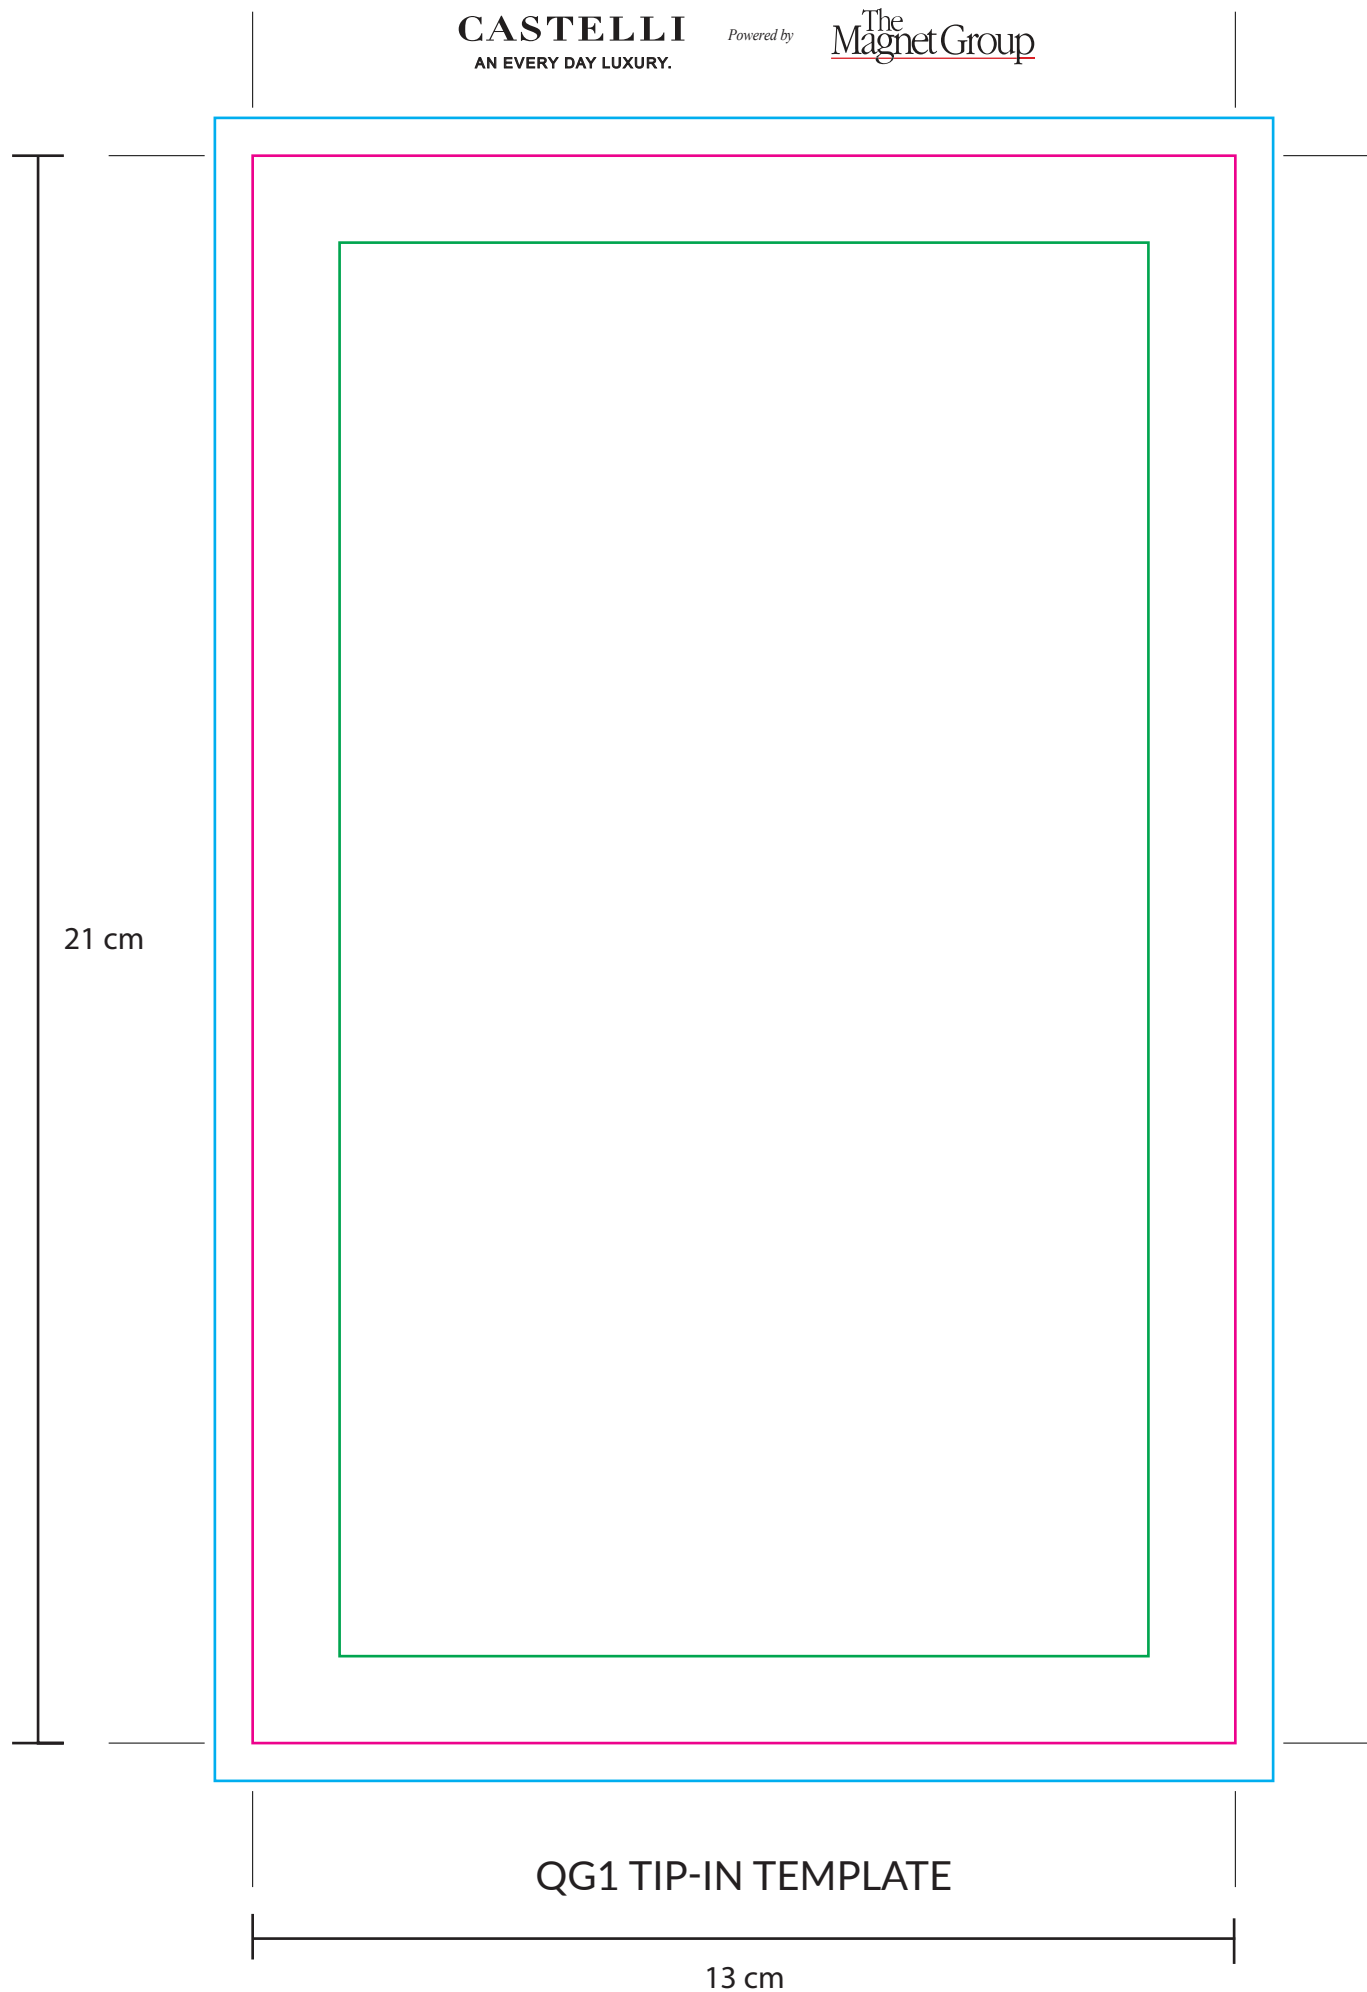

CASTELLI
AN EVERY DAY LUXURY.

Powered by

**The
Magnet Group**

PLACE YOUR ARTWORK ONTO THE "ART" LAYER

- ALL TEXT MUST BE CONVERTED TO OUTLINES
- PAY ATTENTION TO THE SAFETY/BLEED GUIDELINES
- ALL RASTER ART SHOULD BE CMYK AT 300DPI
- PANTONE COLORS WILL BE CONVERTED TO CMYK UNLESS OTHERWISE NOTED

 = SAFETY - KEEP ALL TEXT AND IMPORTANT IMAGES INSIDE THIS BORDER

 = TRIM - THIS IS THE OUTER EDGE OF YOUR TIP-IN PAGE

 = BLEED - THIS AREA WILL BE TRIMMED OFF